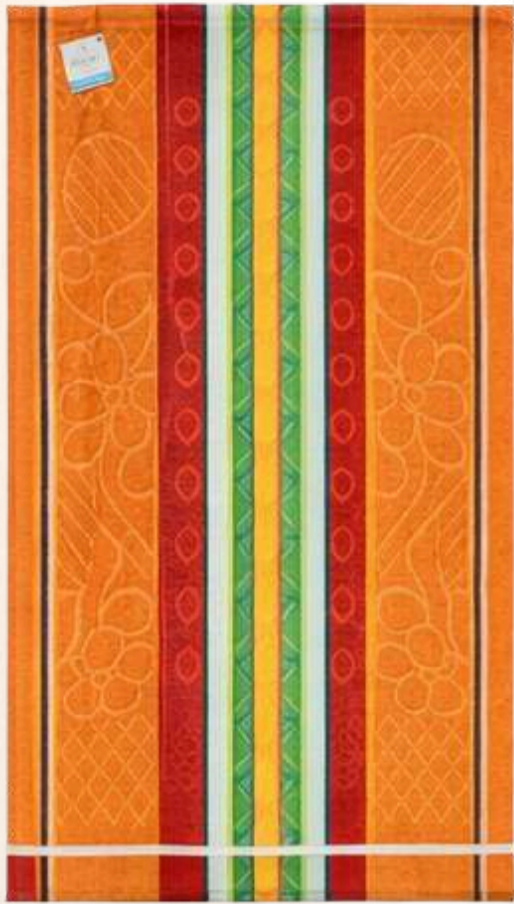

amora[®]

Towel Collection

Product catalogue for wholesale towels

Madhuri (cotton)

Specification:

Product	Size	Weight	Packing
Bath Towel	30 X 60	250 gms	6 pcs flat packing
Hand Towel	14 X 21	30 gms	12 pcs packing

Komal Black (filament)

Specification:

Product	Size	Weight	Packing
Bath Towel	30 X 60	250 gms	6 pcs flat packing

Tina Flower (filament)

Specification:

Product	Size	Weight	Packing
Bath Towel	30 X 60	250 gms	6 pcs flat packing

Tina Cabana (filament)

Specification:

Product	Size	Weight	Packing
Bath Towel	30 X 60	250 gms	6 pcs flat packing

Sigma (cotton)

Specification:

Product	Size	Weight	Packing
Bath Towel	30 X 60	300 gms	6 pcs flat packing
Hand Towel	18 X 27	80 gms	12 pcs packing
Hand Towel	14 X 21	50 gms	12 pcs packing
Hand Towel	12 X 18	30 gms	12 pcs packing