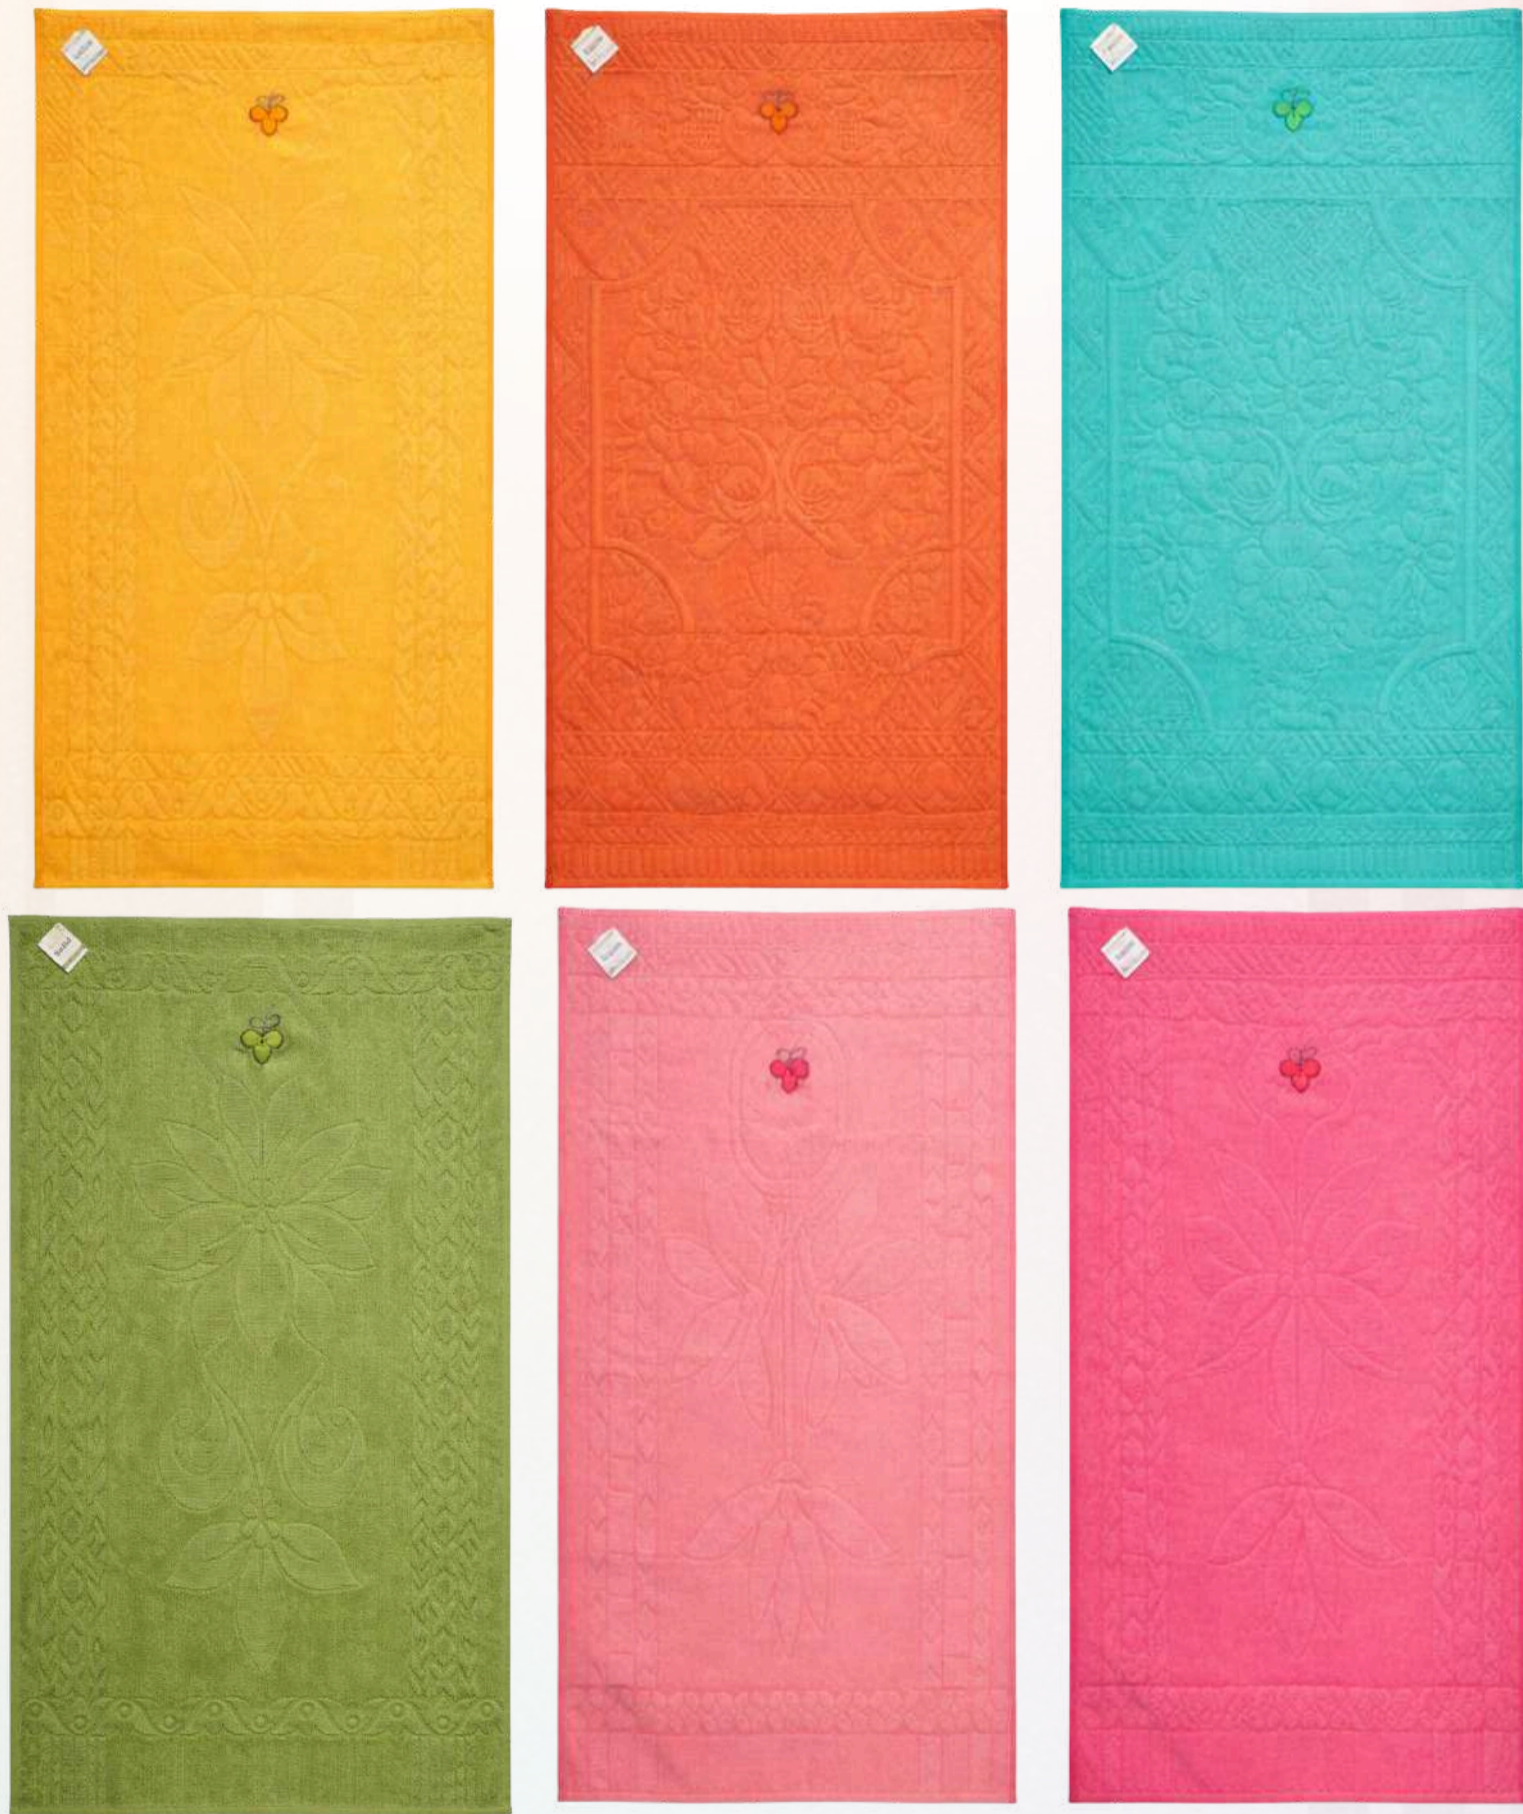

Solid (cotton)

Specification:

Product	Size	Weight	Packing
Bath Towel	30 X 60	300 grms	6 pcs flat packing