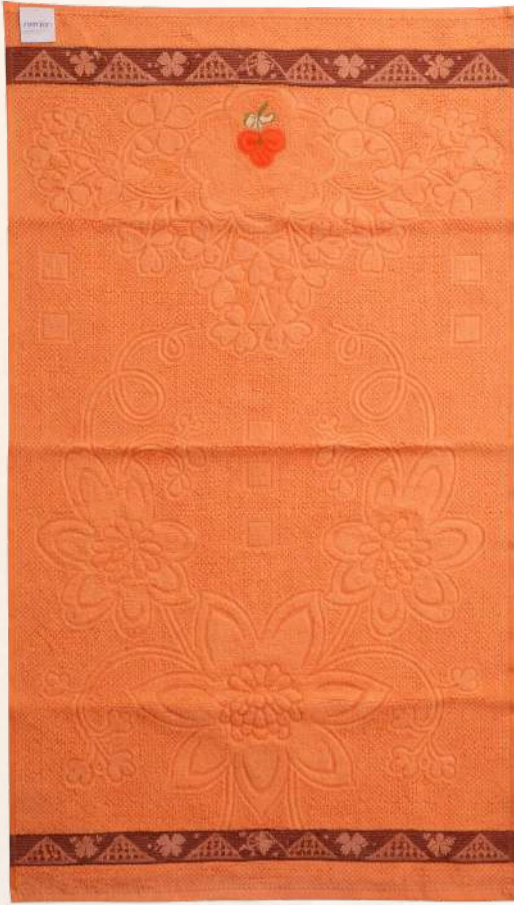

Mona (cotton)

Specification:

Product	Size	Weight	Packing
Bath Towel	30 X 60	350 grms	6 pcs flat packing