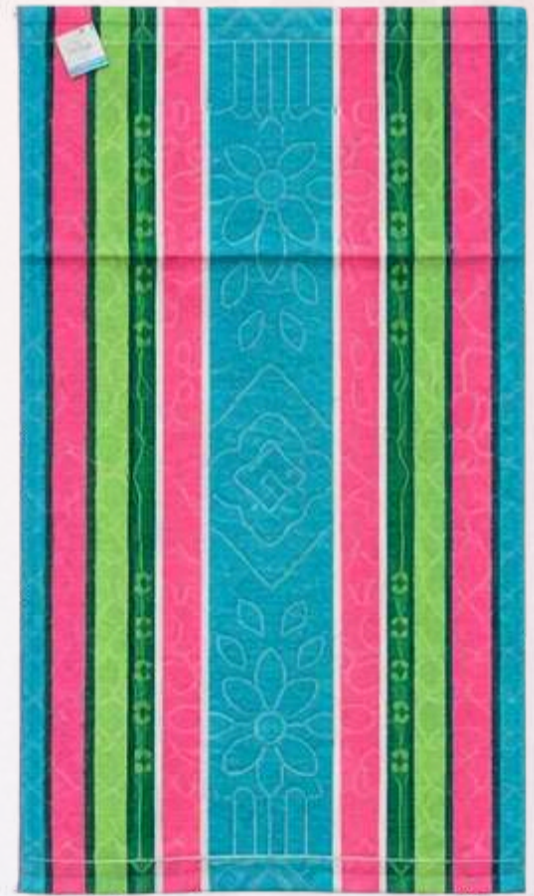

amora[®]

Towel Collection

Product catalogue for wholesale towels

Madhuri (cotton)

Specification:

Product	Size	Weight	Packing
Bath Towel	30 X 60	250 gms	6 pcs flat packing
Hand Towel	14 X 21	30 gms	12 pcs packing

Komal Black (filament)

Specification:

Product	Size	Weight	Packing
Bath Towel	30 X 60	250 gms	6 pcs flat packing

Tina Flower (filament)

Specification:

Product	Size	Weight	Packing
Bath Towel	30 X 60	250 gms	6 pcs flat packing

Tina Cabana (filament)

Specification:

Product	Size	Weight	Packing
Bath Towel	30 X 60	250 gms	6 pcs flat packing

Sigma (cotton)

Specification:

Product	Size	Weight	Packing
Bath Towel	30 X 60	300 gms	6 pcs flat packing
Hand Towel	18 X 27	80 gms	12 pcs packing
Hand Towel	14 X 21	50 gms	12 pcs packing
Hand Towel	12 X 18	30 gms	12 pcs packing