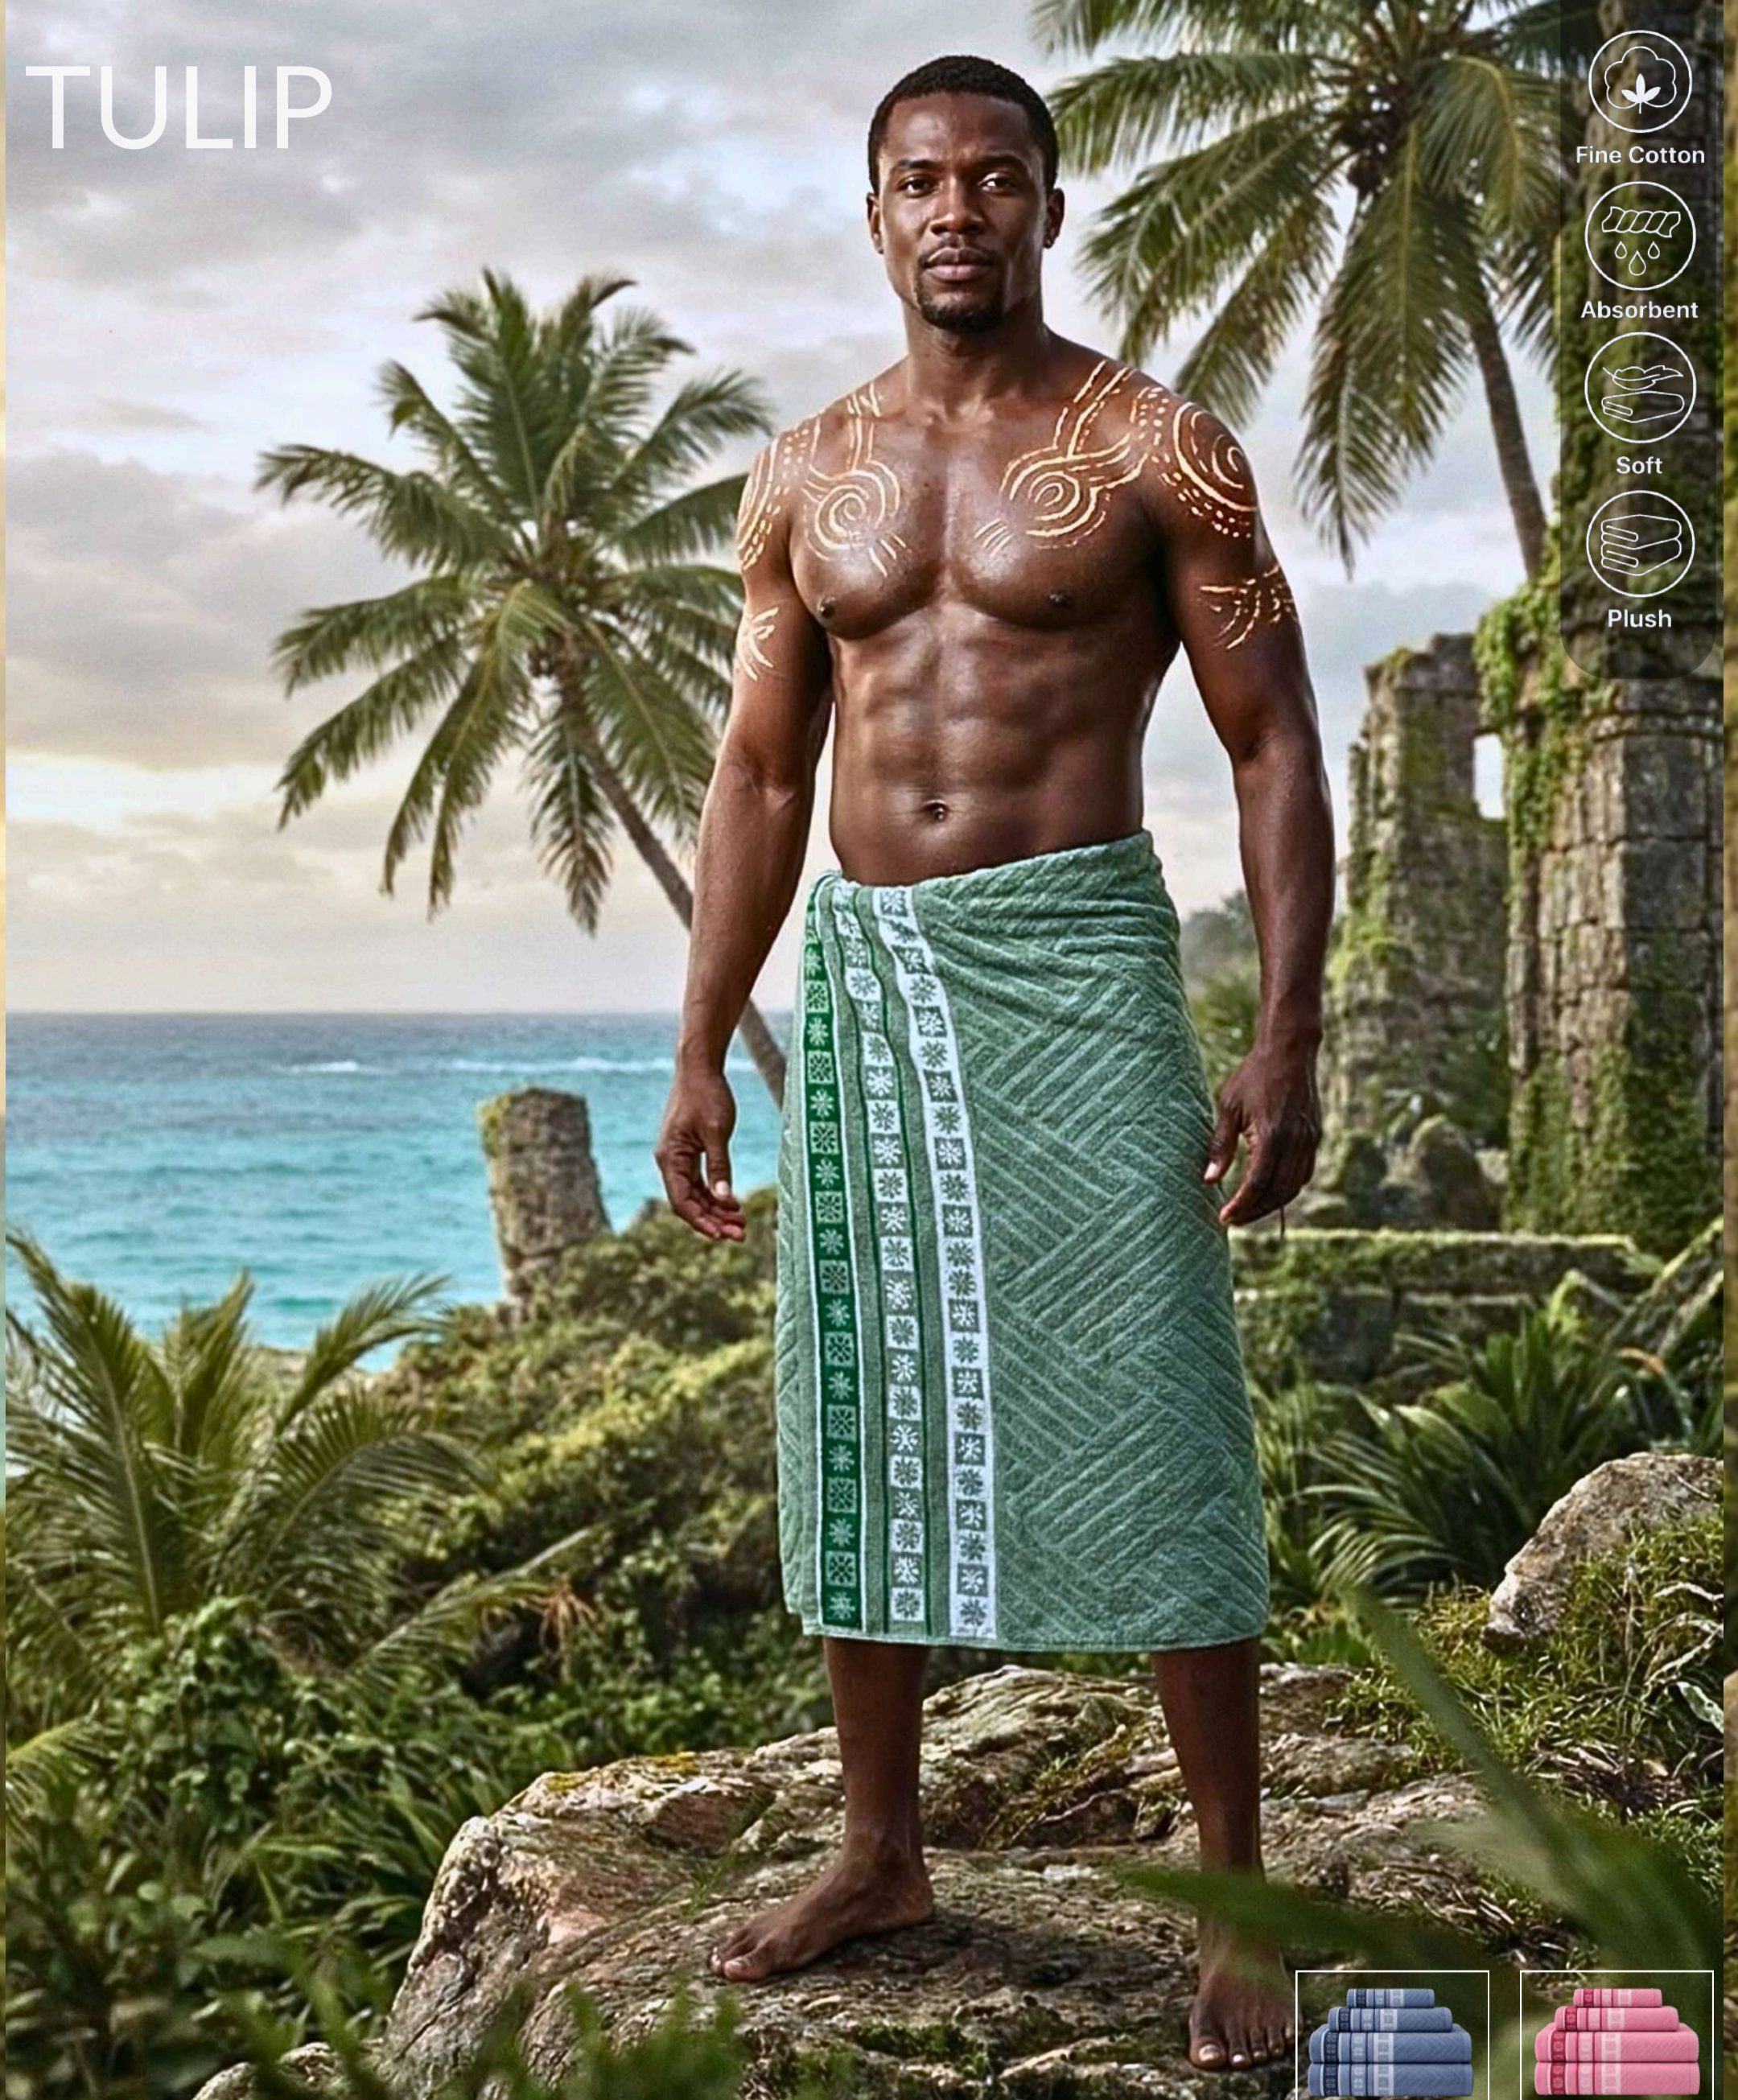

TULIP

Fine Cotton

Absorbent

Soft

Plush

Specification

Product	Size	Weight	Packing
Bath Towel	30 X 60	350 gms	6 pcs flat packing